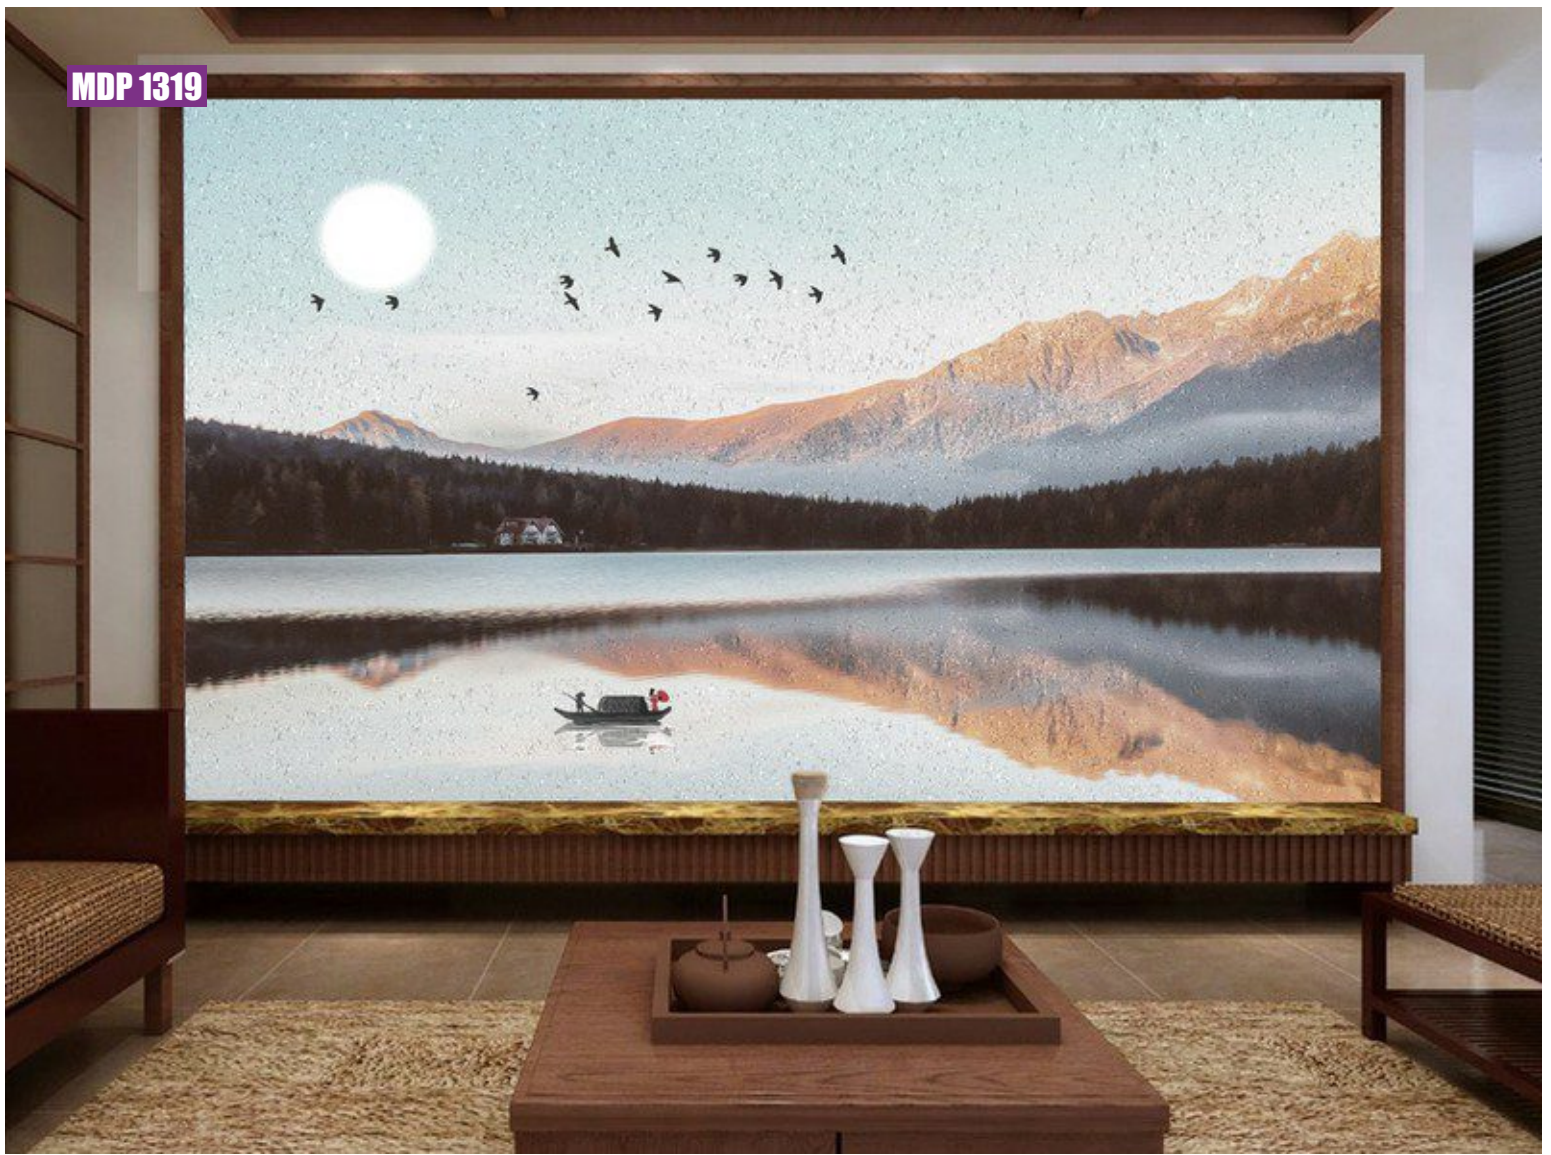

Nature

WALL MURALS

 DOT PRINT / *stunning*
Design

WE COVER ALL
YOUR HOME DECOR
NEEDS!

 **MUNSHI**[®]
DIGITAL

MDP 1319

MDP 1320

MDP 1321